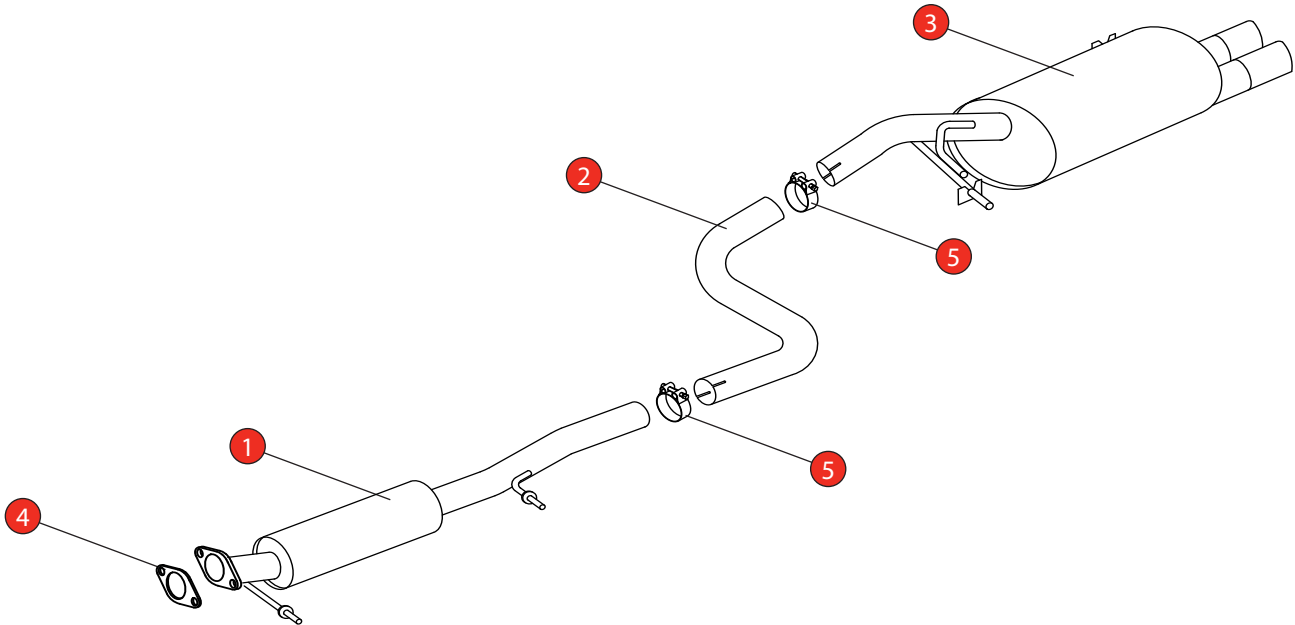

Car	Ford Fiesta 1.6T 180 / ST200	Part No.	SFD073
Year	2013-2017 / 2016-2017	Fit Kits	134FK
Notes	Where not supplied use original fittings	Features	Pipe Diameter:- 63.5mm / 2.5"

Estimated Fitting Time: 90 Minutes

NO.	PART NO.	DESCRIPTION	QTY
1	1182FD	Resonated Centre Section	1
2	1184FD	Link Pipe	1
3	1185FD57	Rear Silencer	1
Fit Kit			
4	Z033.10061	Gasket	1
5	Z016.10064	63-68mm Clamp	2
6	Z016.10057	Mounting Rubber	4

DATE	27/09/2022
ISSUE	06
AUTHORISED	S Shipley

NOTE: ENSURE SCORPION SYSTEM IS CLEAR OF MOVING PARTS AND ALL ORIGINAL FUNCTIONS WORK CORRECTLY.

STAY CONNECTED TO RED POWER.

Car	Ford Fiesta 1.6T 180 / ST200	Part No.	SFD073
Year	2013-2017 / 2016-2017	Fit Kits	134FK
Notes	Where not supplied use original fittings	Features	Pipe Diameter:- 63.5mm / 2.5"

Estimated Fitting Time: 90 Minutes

The original exhaust system requires cutting to remove. We recommend cutting it in the centre of the small straight section in front of the rear axle.

STAY CONNECTED TO RED POWER.